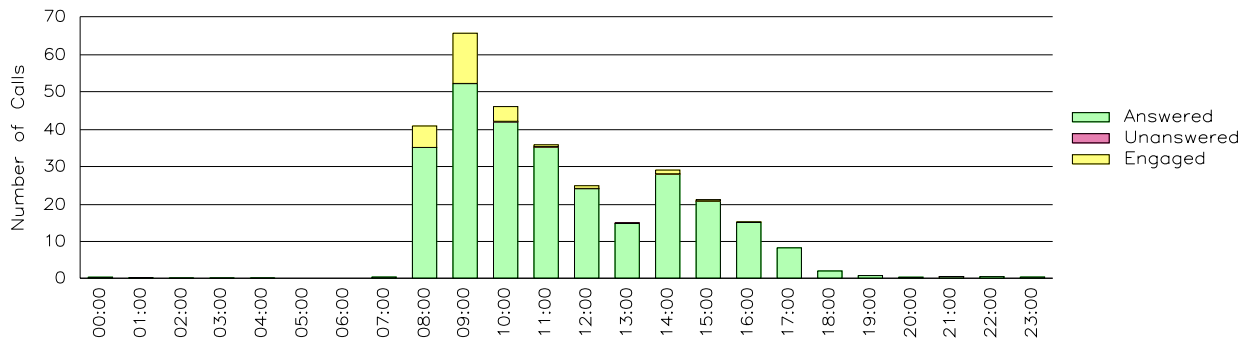

Main Report Number:02089803023

Period: 8th December 2007 to 7th January 2008

Incoming Call Attempt Summary

Incoming Call Attempts

Average Daily Pattern of Incoming Call Attempts (Including Weekends)

Incoming Engaged Call Summary

Date	Calls Offered	Calls Engaged	% Engaged
08 Dec	7	0	0.00
09 Dec	4	0	0.00
10 Dec	867	115	13.26
11 Dec	376	37	9.84
12 Dec	285	3	1.05
13 Dec	197	7	3.55
14 Dec	538	41	7.62
15 Dec	17	0	0.00
16 Dec	2	0	0.00
17 Dec	503	46	9.15
18 Dec	294	28	9.52
19 Dec	206	0	0.00
20 Dec	183	5	2.73
21 Dec	251	12	4.78
22 Dec	8	0	0.00
23 Dec	4	0	0.00
24 Dec	158	2	1.27
25 Dec	12	0	0.00
26 Dec	18	0	0.00
27 Dec	176	4	2.27
28 Dec	260	22	8.46
29 Dec	10	0	0.00
30 Dec	4	0	0.00
31 Dec	211	2	0.95
01 Jan	22	0	0.00
02 Jan	288	7	2.43
03 Jan	264	3	1.14
04 Jan	404	47	11.63
05 Jan	11	0	0.00
06 Jan	10	0	0.00
07 Jan	834	161	19.30