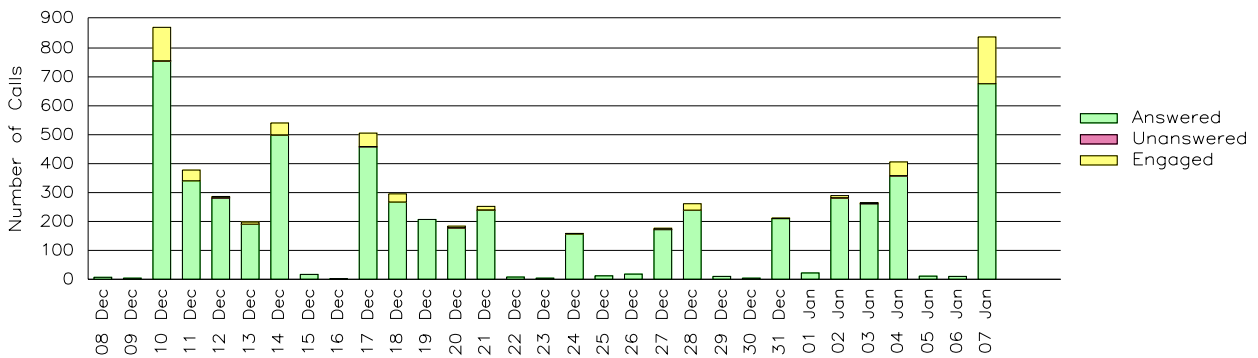

Main Report Number:02089803023

Period: 8th December 2007 to 7th January 2008

Incoming Call Attempt Summary

Incoming Call Attempts

Average Daily Pattern of Incoming Call Attempts (Including Weekends)

Incoming Engaged Call Summary

Date	Calls Offered	Calls Engaged	% Engaged
08 Dec	7	0	0.00
09 Dec	4	0	0.00
10 Dec	867	115	13.26
11 Dec	376	37	9.84
12 Dec	285	3	1.05
13 Dec	197	7	3.55
14 Dec	538	41	7.62
15 Dec	17	0	0.00
16 Dec	2	0	0.00
17 Dec	503	46	9.15
18 Dec	294	28	9.52
19 Dec	206	0	0.00
20 Dec	183	5	2.73
21 Dec	251	12	4.78
22 Dec	8	0	0.00
23 Dec	4	0	0.00
24 Dec	158	2	1.27
25 Dec	12	0	0.00
26 Dec	18	0	0.00
27 Dec	176	4	2.27
28 Dec	260	22	8.46
29 Dec	10	0	0.00
30 Dec	4	0	0.00
31 Dec	211	2	0.95
01 Jan	22	0	0.00
02 Jan	288	7	2.43
03 Jan	264	3	1.14
04 Jan	404	47	11.63
05 Jan	11	0	0.00
06 Jan	10	0	0.00
07 Jan	834	161	19.30