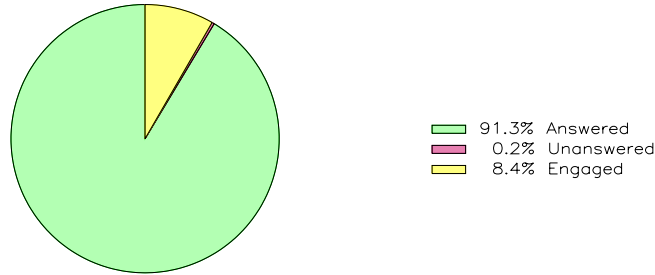

Main Report Number:02089803023

Period: 8th December 2007 to 7th January 2008

Incoming Call Attempt Summary

Incoming Call Attempts

Average Daily Pattern of Incoming Call Attempts (Including Weekends)

Incoming Engaged Call Summary

Date	Calls Offered	Calls Engaged	% Engaged
08 Dec	7	0	0.00
09 Dec	4	0	0.00
10 Dec	867	115	13.26
11 Dec	376	37	9.84
12 Dec	285	3	1.05
13 Dec	197	7	3.55
14 Dec	538	41	7.62
15 Dec	17	0	0.00
16 Dec	2	0	0.00
17 Dec	503	46	9.15
18 Dec	294	28	9.52
19 Dec	206	0	0.00
20 Dec	183	5	2.73
21 Dec	251	12	4.78
22 Dec	8	0	0.00
23 Dec	4	0	0.00
24 Dec	158	2	1.27
25 Dec	12	0	0.00
26 Dec	18	0	0.00
27 Dec	176	4	2.27
28 Dec	260	22	8.46
29 Dec	10	0	0.00
30 Dec	4	0	0.00
31 Dec	211	2	0.95
01 Jan	22	0	0.00
02 Jan	288	7	2.43
03 Jan	264	3	1.14
04 Jan	404	47	11.63
05 Jan	11	0	0.00
06 Jan	10	0	0.00
07 Jan	834	161	19.30